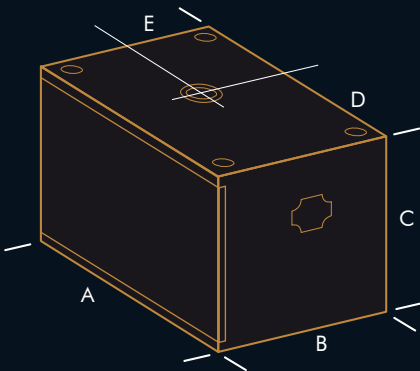

Compact Install Plywood Sound System

INH-3SS 3" Tweeter

INH-15SS 15" Subwoofer

Venue Speakers

“Small but
Perfectly formed”

	INH-3SS 3" Tweeter	INH-15SS 15" Subwoofer
Product Code	INH-3SS / J77382	INH-15SS / J77399
Impedance	8Ω	8Ω
Power	50w RMS	200w RMS
Frequency	200Hz - 20KHz	50Hz - 250Hz
Sensitivity	92dB	96dB
SPL	115dB	118dB
Driver(s)	One 3" Full Range driver	One 15" Bass
Inputs	2 x Neutrik Speakon®	2 x Neutrik Speakon®
Mounting	Floor, Wall Bracket (optional), Ceiling Bracket (optional)	Floor
Enclosure	High Density Black Ply	High Density Black Ply
Dimensions		
A	115mm	680mm
B	95mm	470mm
C	110mm	340mm
D	90mm	N/A
Weight	0.6kg	26kg

Unobtrusive Style

Venues often need filling with "big" sound when there isn't space for "big" full range cabinets. The Brooke Compact Install System fills that gap. A powerful subwoofer can be located well out of the way, and satellite drivers can be hidden on shelves, in corners, next to architectural fixtures and in nooks and crannies that would never hold a traditional cabinet. Quality crackle finish, metal grilles and low profile bracket mounting points ensure that what can be seen of a driver will blend elegantly with any existing decor.

A Quality Build for Quality Sound

You'd probably expect a sub to be made from plywood, but unlike lower specification products, Brooke Compact Install drivers are also made from top quality ply. The 3" units at the heart of these drivers deliver acoustic performance on a par with drivers many times their size. When installed as a full system, rich lifelike sound is generated by both subs and drivers without distortion.