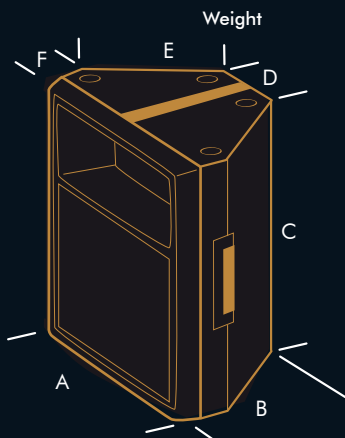

# Portable Full Range Speaker Cabinets

INH-EVS12 12" Passive Speaker

INH-EVS15 15" Passive Speaker

INH-PA12 12" Active Speaker

INH-PA15 15" Active Speaker

Venue Speakers

“Robust  
and Lightweight”

	<b>INH-EVS12</b> 12" Passive Speaker	<b>INH-EVS15</b> 15" Passive Speaker	<b>INH-PA12</b> 12" Active Speaker	<b>INH-PA15</b> 15" Active Speaker
<b>Product Code</b>	INH-EVS12 / J65652	INH-EVS15 / J65686	INH-PA12 / J65635	INH-PA15 / J65669
<b>Impedance</b>	8Ω	8Ω	8Ω	8Ω
<b>Power</b>	250w RMS	300w RMS	250w RMS	300w RMS
<b>Frequency</b>	55Hz - 20KHz	50Hz - 20KHz	55Hz - 20KHz	50Hz - 20KHz
<b>Sensitivity</b>	96dB	98dB	96dB	98dB
<b>SPL</b>	120dB	123dB	120dB	123dB
<b>Driver(s)</b>	One 12" Bass with One 1" Tweeter	One 15" Bass with One 1" Tweeter	One 12" Bass with One 1" Tweeter	One 15" Bass with One 1" Tweeter
<b>Inputs</b>	2 x Neutrik Speakon®	2 x Neutrik Speakon®	2 x 1/4" Jack, 1 x XLR, IEC Mains	2 x 1/4" Jack, 1 x XLR, IEC Mains
<b>Outputs</b>	N/A	N/A	1 x XLR, 1 x Neutrik Speakon®	1 x XLR, 1 x Neutrik Speakon®
<b>Controls</b>	N/A	N/A	3 x Volume, 2-Way EQ (Tweeter & Bass)	3 x Volume, 2-Way EQ (Tweeter & Bass)
<b>Mounting</b>	Floor Stack, Floor Wedge, 35mm Top-hat	Floor Stack, Floor Wedge, 35mm Top-hat	Floor Stack, Floor Wedge, 35mm Top-hat	Floor Stack, Floor Wedge, 35mm Top-hat
<b>Enclosure</b>	Black ABS	Black ABS	Black ABS	Black ABS
<b>Dimensions</b>				
A	430mm	455mm	430mm	455mm
B	310mm	350mm	310mm	350mm
C	570mm	680mm	570mm	680mm
D	190mm	210mm	190mm	210mm
E	260mm	210mm	260mm	210mm
F	65mm	170mm	65mm	170mm
<b>Weight</b>	13.0kg	17.0kg	20.0kg	25.0kg

### **An all-in-one Package**

Venues vary massively. That's why the INH Portable range does it all in one package. Create secure speaker walls with rubber feet that lock into matching holes on the cabinet below. Wedge any cabinet as a front-of-stage monitor using specially designed support feet for top audio performance. Or if you are using INH as a satellite for a sub bin, the top hat sits on a standard 35mm support pole.