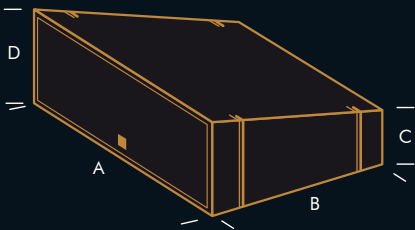

Brooke Line Array Systems

Stadium Speakers

Compact Full Range Line Arrays

BRLA208T Line Array Speaker

“Small Cabinet,
Big Sound”

Stadium Speakers

BRLA208T Line Array Speaker

Product Code	BRLA208T / J29408
Drivers	2 x 8" Drivers & Compression Driver
Power	250w RMS
Frequency Response	100Hz - 20KHz
SPL	98dB
Input Impedance	8Ω
Output Connector	Neutrik Speakon®
Crossover	2700Hz
Dimensions	A 720mm B 365mm C 180mm D 270mm
Weight	29.5kg