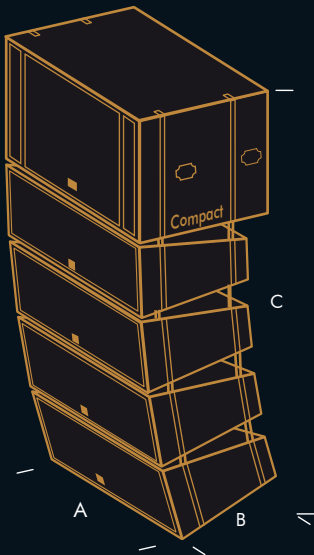

Brooke Line Array Systems

“Configurable
Arrays”

Stadium Speakers

Compact Range		2 Speakers & 1 Sub	4 Speakers & 1 Sub	6 Speakers & 1 Sub
Dimensions	A	740mm	740mm	740mm
	B	860mm	560mm	860mm
	C	1080mm	1620mm	2160mm
Weight		122.5kg	181.5kg	240.5kg

Stadium Range		2 Speakers & 1 Sub	4 Speakers & 1 Sub	6 Speakers & 1 Sub
Dimensions	A	1200mm	1200mm	1200mm
	B	800mm	800mm	800mm
	C	1060mm	1580mm	2100mm
Weight		223.0kg	349.0kg	475.0kg

Systems for all Venues

Brooke offers a choice of two distinct Line Array systems, each of which can be configured into a wide variety of arrays to suit almost any venue. Typical arrays comprise one or two Subwoofers plus two, four, six or eight full range speakers or "top boxes". Designed for both indoor and outdoor use, the smaller Compact range is ideally suited to small and mid-sized venues, whilst the Stadium units provide superb sound quality for the larger venue. Pages 35 to 42 highlight the component full range "top boxes" and the subwoofers of each system in their individual detail.