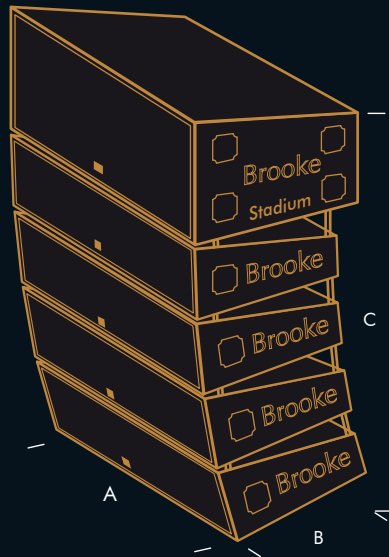

Brooke Line Array Systems

“Configurable
Arrays”

Stadium Speakers

Compact Range		2 Speakers & 1 Sub	4 Speakers & 1 Sub	6 Speakers & 1 Sub
Dimensions	A	740mm	740mm	740mm
	B	860mm	560mm	860mm
	C	1080mm	1620mm	2160mm
Weight		122.5kg	181.5kg	240.5kg

Stadium Range		2 Speakers & 1 Sub	4 Speakers & 1 Sub	6 Speakers & 1 Sub
Dimensions	A	1200mm	1200mm	1200mm
	B	800mm	800mm	800mm
	C	1060mm	1580mm	2100mm
Weight		223.0kg	349.0kg	475.0kg

Systems for all Venues

Brooke offers a choice of two distinct Line Array systems, each of which can be configured into a wide variety of arrays to suit almost any venue. Typical arrays comprise one or two Subwoofers plus two, four, six or eight full range speakers or "top boxes". Designed for both indoor and outdoor use, the smaller Compact range is ideally suited to small and mid-sized venues, whilst the Stadium units provide superb sound quality for the larger venue. Pages 35 to 42 highlight the component full range "top boxes" and the subwoofers of each system in their individual detail.

Fly or Floor

Adjustable mounts allow top speakers in the stack to be directed and shaped in the distinctive line array "curve", further enhancing the richly powerful sound. The innovative hardware can be flown from a variety of rigging points, or can be inverted and used "ground stacked".